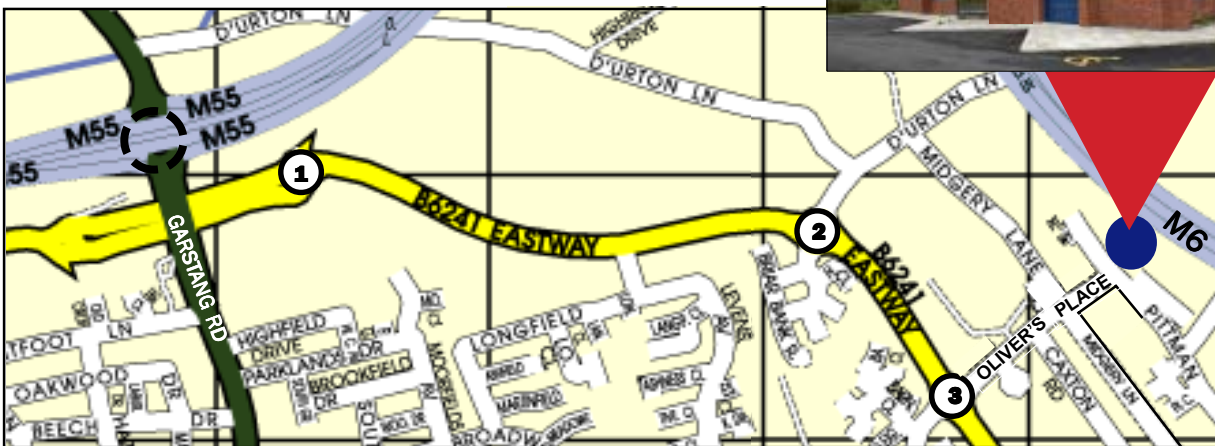

Directions to Docman Solutions Limited at THR

From the North or Blackpool

- Exit the M55 onto **M6** J32 sliproad (M55 J1).
- At the roundabout, take the exit onto **Garstang Road (A6)** towards Preston.
- Take the first immediate turn left onto **Eastway (B6241)**, and bear right at roundabout ① and continue through roundabout ②.
- At roundabout ③ take the first exit into **Oliver's Place**.
- Turn left into **Pittman Way** at the T Junction.
- **THR** is immediately opposite on your right.

From the South via M6

- Exit the **M6** J32 onto the M55 Slip Road, then follow the signs to Preston.
- At the roundabout, take the first exit onto **Garstang Road (A6)** towards Preston.
- Take the first immediate turn left onto **Eastway (B6241)**, and bear right at roundabout ① and continue through roundabout ②.
- At roundabout ③ take the first exit into **Oliver's Place**.
- Turn left into **Pittman Way** at the T Junction.
- **THR** is immediately opposite on your right.