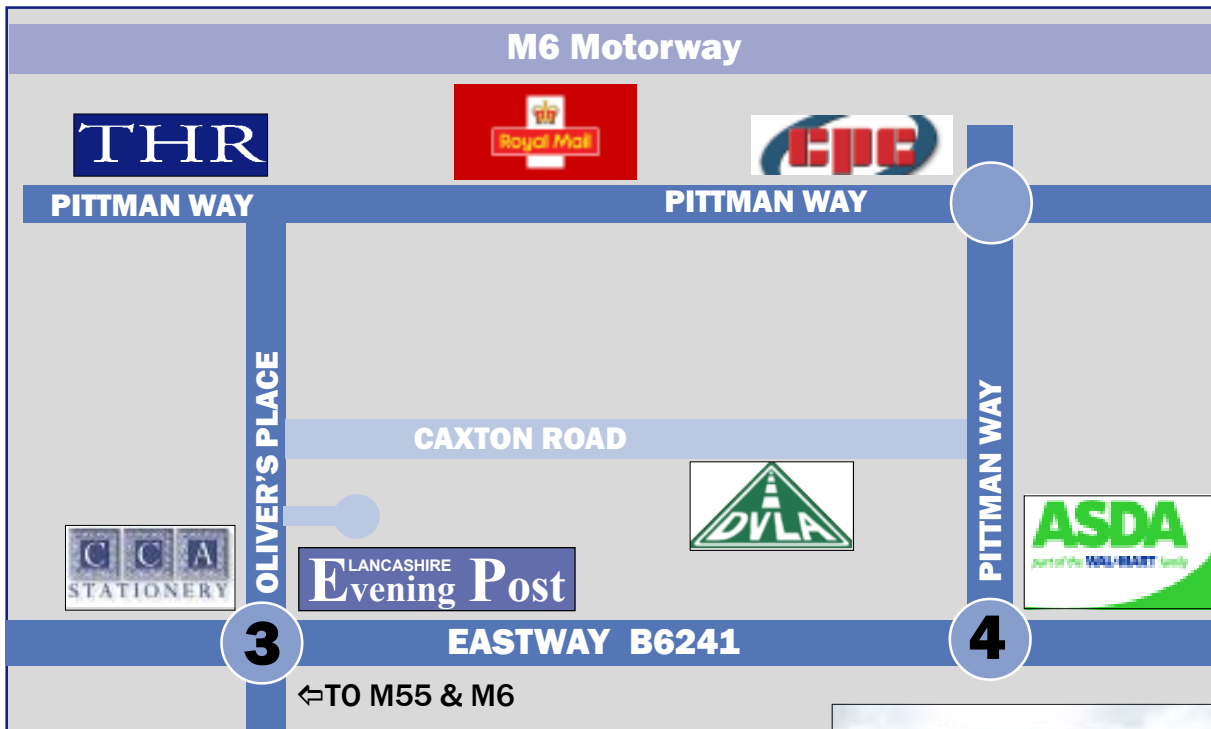

Directions to Docman Solutions Limited at THR

From the North or Blackpool

- Exit the M55 onto **M6** J32 sliproad (M55 J1).
- At the roundabout, take the exit onto **Garstang Road (A6)** towards Preston.
- Take the first immediate turn left onto **Eastway (B6241)**, and bear right at roundabout ① and continue through roundabout ②.
- At roundabout ③ take the first exit into **Oliver's Place**.
- Turn left into **Pittman Way** at the T Junction.
- **THR** is immediately opposite on your right.

From the South via M6

- Exit the **M6** J32 onto the M55 Slip Road, then follow the signs to Preston.
- At the roundabout, take the first exit onto **Garstang Road (A6)** towards Preston.
- Take the first immediate turn left onto **Eastway (B6241)**, and bear right at roundabout ① and continue through roundabout ②.
- At roundabout ③ take the first exit into **Oliver's Place**.
- Turn left into **Pittman Way** at the T Junction.
- **THR** is immediately opposite on your right.